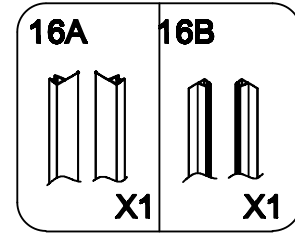

INSTALLATION ACCESSORIES LIST