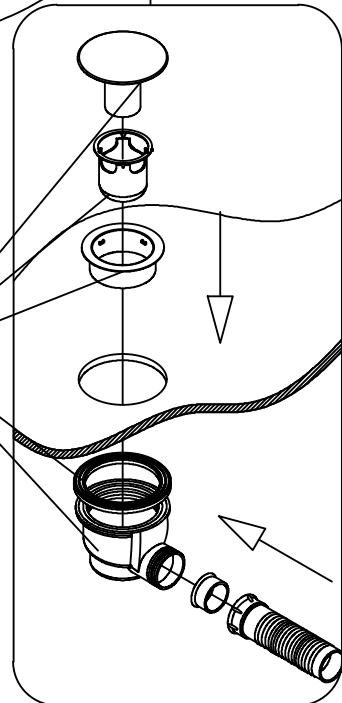

Item no:TR-216

90*90*200cm

Install Manual

WALK-IN

Assembling and using instructions

Don't use this shower enclosure without having reading this instruction manual

Safety advices :

Warning, glass is an extremely fragile material.

Avoid to install this kind of product in an area which is particularly exposed to the shock.

Do not let children play with this product.

Do not stick adhesive film at the surface of the glass. In case of breaking, this may generate bigger splinters which could be dangerous.

Preparation

- After opening the packaging, read carefully these instructions, and then check all the delivering elements and check the shower enclosure in order to detect any carriage damage.
- If this glass is with silk screen printing, check that the smooth face will be inside the shower enclosure.
- Don't cling to this shower enclosure. This shower enclosure has not been designed to support heavy load.
- Note: The wall fixings included with this product are suitable for solid walls only. Plasterboard or stud walls may require specialist fixings (not supplied).
- Care should be taken when drilling into walls to avoid hidden pipes or electrical cables.
- Water supply flexible, tray and siphon are not provided.

Don't use any scrubbing products or any products made from ammoniac for cleaning this shower enclosure.

PRODUCT EXPLOSION FIGURE

INSTALLATION ACCESSORIES LIST

10

10

09

05

08