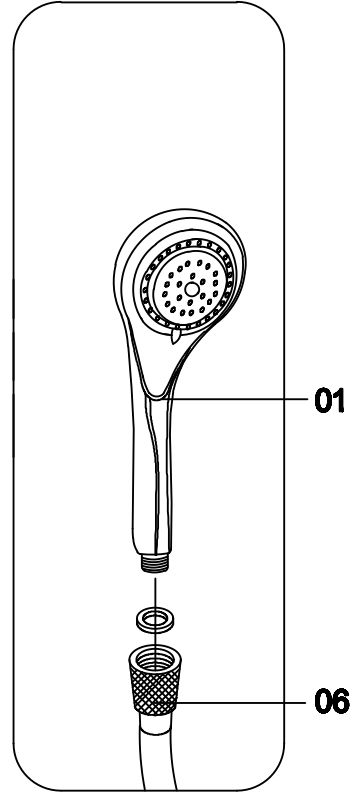

Item no:TR-216

90*90*200cm

Install Manual

WALK-IN

Assembling and using instructions

Don't use this shower enclosure without having reading this instruction manual

Safety advices :

Warning, glass is an extremely fragile material.

Preparation

- After opening the packaging, read carefully these instructions, and then check all the delivering elements and check the shower enclosure in order to detect any carriage damage.
- If this glass is with silk screen printing, check that the smooth face will be inside the shower enclosure.
- Don't cling to this shower enclosure. This shower enclosure has not been designed to support heavy load.
- Note: The wall fixings included with this product are suitable for solid walls only. Plasterboard or stud walls may require specialist fixings (not supplied).
- Care should be taken when drilling into walls to avoid hidden pipes or electrical cables.
- Water supply flexible, tray and siphon are not provided.

Don't use any scrubbing products or any products made from ammoniac for cleaning this shower enclosure.

PRODUCT EXPLOSION FIGURE

INSTALLATION ACCESSORIES LIST

10

10

09

05

08