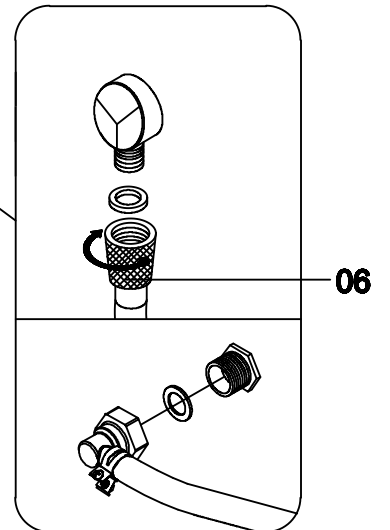

Item no:TR-216

90*90*200cm

Install Manual

WALK-IN

Assembling and using instructions

Don't use this shower enclosure without having reading this instruction manual

Safety advices :

Warning, glass is an extremely fragile material.

Preparation

- After opening the packaging, read carefully these instructions, and then check all the delivering elements and check the shower enclosure in order to detect any carriage damage.
- If this glass is with silk screen printing, check that the smooth face will be inside the shower enclosure.
- Don't cling to this shower enclosure. This shower enclosure has not been designed to support heavy load.
- Note: The wall fixings included with this product are suitable for solid walls only. Plasterboard or stud walls may require specialist fixings (not supplied).
- Care should be taken when drilling into walls to avoid hidden pipes or electrical cables.
- Water supply flexible, tray and siphon are not provided.

Don't use any scrubbing products or any products made from ammoniac for cleaning this shower enclosure.

PRODUCT EXPLOSION FIGURE

INSTALLATION ACCESSORIES LIST

10

10

09

05

08