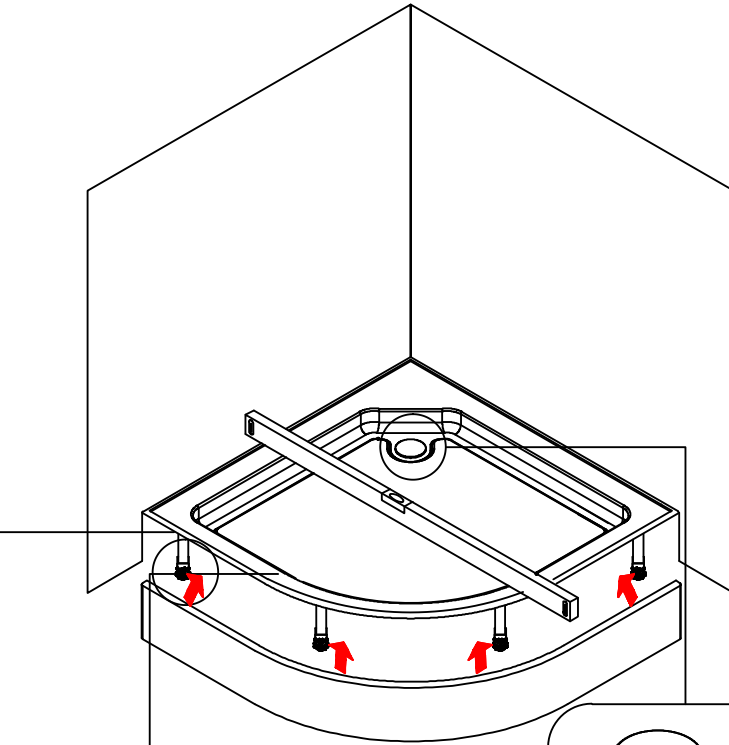

Item no:TR-216

90*90*200cm

Install Manual

WALK-IN

Assembling and using instructions

Don't use this shower enclosure without having reading this instruction manual

Safety advices :

Warning, glass is an extremely fragile material.

Preparation

- After opening the packaging, read carefully these instructions, and then check all the delivering elements and check the shower enclosure in order to detect any carriage damage.
- If this glass is with silk screen printing, check that the smooth face will be inside the shower enclosure.
- Don't cling to this shower enclosure. This shower enclosure has not been designed to support heavy load.
- Note: The wall fixings included with this product are suitable for solid walls only. Plasterboard or stud walls may require specialist fixings (not supplied).
- Care should be taken when drilling into walls to avoid hidden pipes or electrical cables.
- Water supply flexible, tray and siphon are not provided.

Don't use any scrubbing products or any products made from ammoniac for cleaning this shower enclosure.

PRODUCT EXPLOSION FIGURE

INSTALLATION ACCESSORIES LIST

10

10

09

05

08