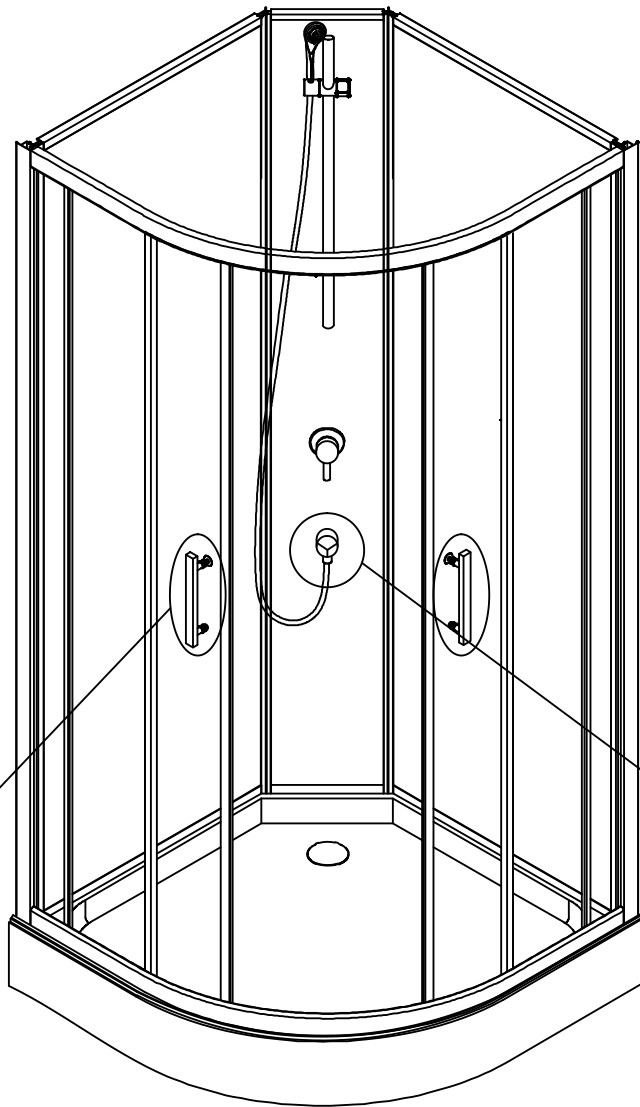

Item no:TR-216

90*90*200cm

Install Manual

WALK-IN

Assembling and using instructions

Don't use this shower enclosure without having reading this instruction manual

Safety advices :

Warning, glass is an extremely fragile material.

Read carefully these instructions that will tell you important informations to set up and to use your shower enclosure. Be observant with these informations since they certify a correct set up and a correct using of this product. Furthermore, they will prevent the user or the installer from being hurt and from breaking any material. Store away this document in a safe place and in good condition.

Preparation

- After opening the packaging, read carefully these instructions, and then check all the delivering elements and check the shower enclosure in order to detect any carriage damage.
- If this glass is with silk screen printing, check that the smooth face will be inside the shower enclosure.
- Don't cling to this shower enclosure. This shower enclosure has not been designed to support heavy load.
- Note: The wall fixings included with this product are suitable for solid walls only. Plasterboard or stud walls may require specialist fixings (not supplied).
- Care should be taken when drilling into walls to avoid hidden pipes or electrical cables.
- Water supply flexible, tray and siphon are not provided.

Don't use any scrubbing products or any products made from ammoniac for cleaning this shower enclosure.

PRODUCT EXPLOSION FIGURE

INSTALLATION ACCESSORIES LIST

10

10

09

05

08