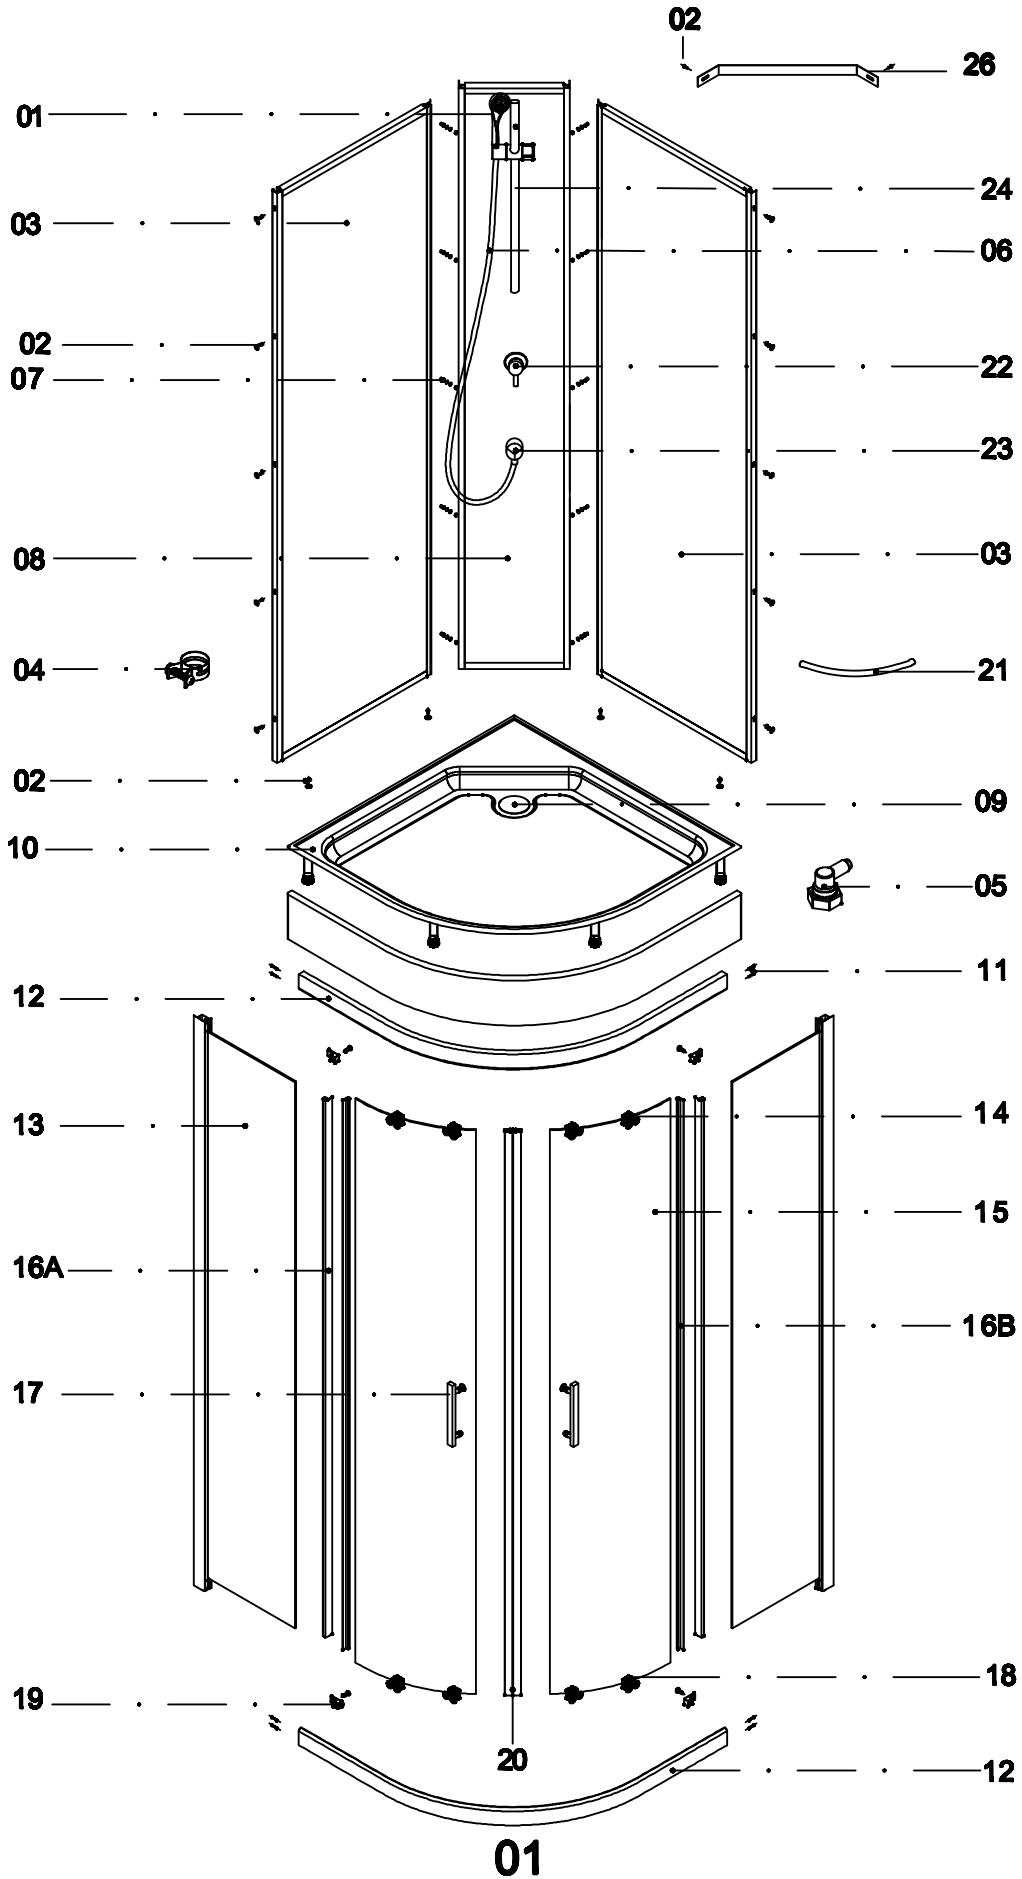

PRODUCT EXPLOSION FIGURE