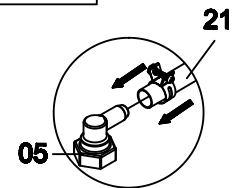

Preparation

- After opening the packaging, read carefully these instructions, and then check all the delivering elements and check the shower enclosure in order to detect any carriage damage.
- If this glass is with silk screen printing, check that the smooth face will be inside the shower enclosure.
- Don't cling to this shower enclosure. This shower enclosure has not been designed to support heavy load.
- Note: The wall fixings included with this product are suitable for solid walls only. Plasterboard or stud walls may require specialist fixings (not supplied).
- Care should be taken when drilling into walls to avoid hidden pipes or electrical cables.
- Water supply flexible, tray and siphon are not provided.

Don't use any scrubbing products or any products made from ammoniac for cleaning this shower enclosure.

PRODUCT EXPLOSION FIGURE

INSTALLATION ACCESSORIES LIST

10

10

09

05

08