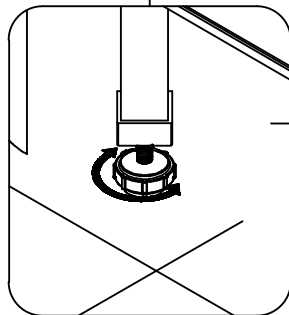

Item no:TR-216

90*90*200cm

Install Manual

WALK-IN

Assembling and using instructions

Don't use this shower enclosure without having reading this instruction manual

Safety advices :

Warning, glass is an extremely fragile material.

Preparation

- After opening the packaging, read carefully these instructions, and then check all the delivering elements and check the shower enclosure in order to detect any carriage damage.
- If this glass is with silk screen printing, check that the smooth face will be inside the shower enclosure.
- Don't cling to this shower enclosure. This shower enclosure has not been designed to support heavy load.
- Note: The wall fixings included with this product are suitable for solid walls only. Plasterboard or stud walls may require specialist fixings (not supplied).
- Care should be taken when drilling into walls to avoid hidden pipes or electrical cables.
- Water supply flexible, tray and siphon are not provided.

Don't use any scrubbing products or any products made from ammoniac for cleaning this shower enclosure.

PRODUCT EXPLOSION FIGURE

INSTALLATION ACCESSORIES LIST

10

10

09

05

08