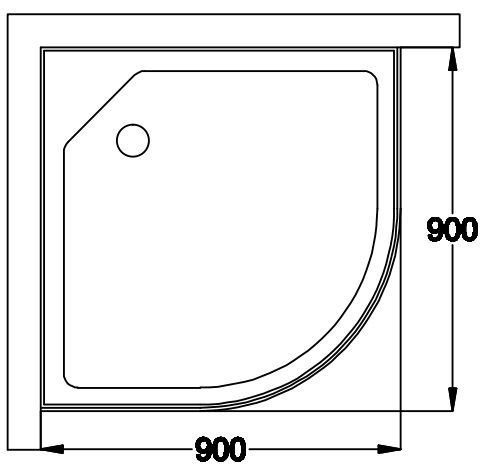

Item no:TR-216

90*90*200cm

Install Manual

WALK-IN

Assembling and using instructions

Don't use this shower enclosure without having reading this instruction manual

Safety advices :

Warning, glass is an extremely fragile material.