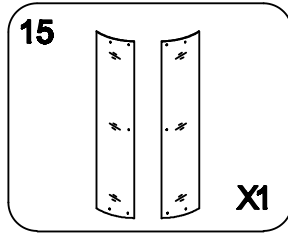

INSTALLATION ACCESSORIES LIST