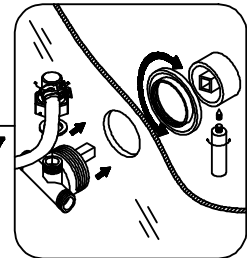

Avoid to install this kind of product in an area which is particularly exposed to the shock.

Do not let children play with this product.

Do not stick adhesive film at the surface of the glass. In case of breaking, this may generate bigger splinters which could be dangerous.

Preparation

- After opening the packaging, read carefully these instructions, and then check all the delivering elements and check the shower enclosure in order to detect any carriage damage.
- If this glass is with silk screen printing, check that the smooth face will be inside the shower enclosure.
- Don't cling to this shower enclosure. This shower enclosure has not been designed to support heavy load.
- Note: The wall fixings included with this product are suitable for solid walls only. Plasterboard or stud walls may require specialist fixings (not supplied).
- Care should be taken when drilling into walls to avoid hidden pipes or electrical cables.
- Water supply flexible, tray and siphon are not provided.

Don't use any scrubbing products or any products made from ammoniac for cleaning this shower enclosure.

PRODUCT EXPLOSION FIGURE

INSTALLATION ACCESSORIES LIST

10

10

09

05

08