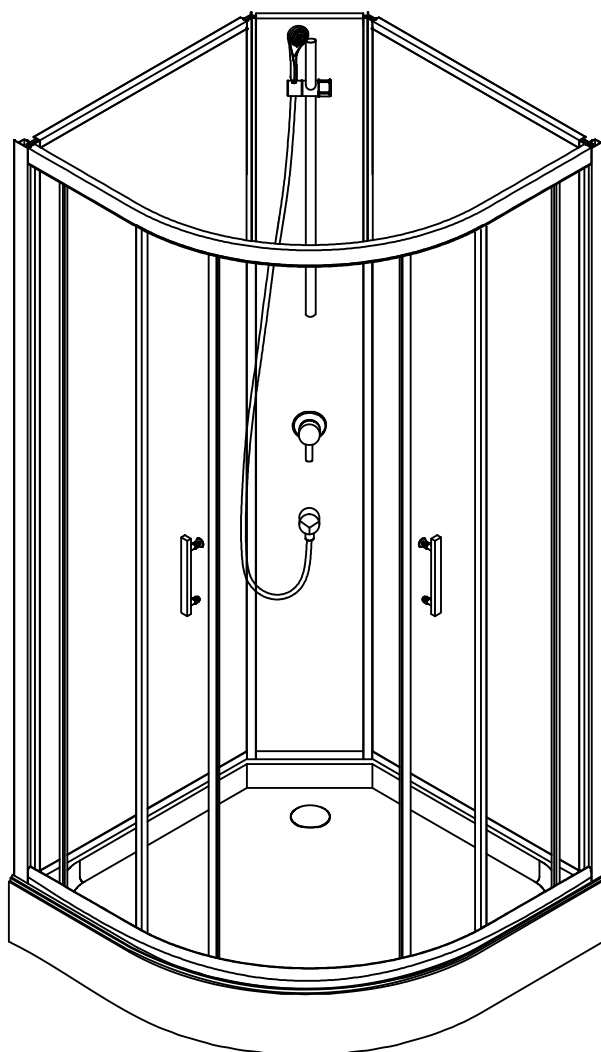

Item no:TR-216

90*90*200cm

Install Manual

WALK-IN

Assembling and using instructions

Don't use this shower enclosure without having reading this instruction manual

Safety advices :

Warning, glass is an extremely fragile material.

During handling always wear gloves.

For your safety, this product is made of tempered glass. This kind of glass is very resistant but also has the particularity to remember shock history.

By consequence, **it is important to handle this product with a maximum of precaution, by avoiding shock and torsion**, notably during setup.

Avoid to install this kind of product in an area which is particularly exposed to the shock.

Do not let children play with this product.

Do not stick adhesive film at the surface of the glass. In case of breaking, this may generate bigger splinters which could be dangerous.