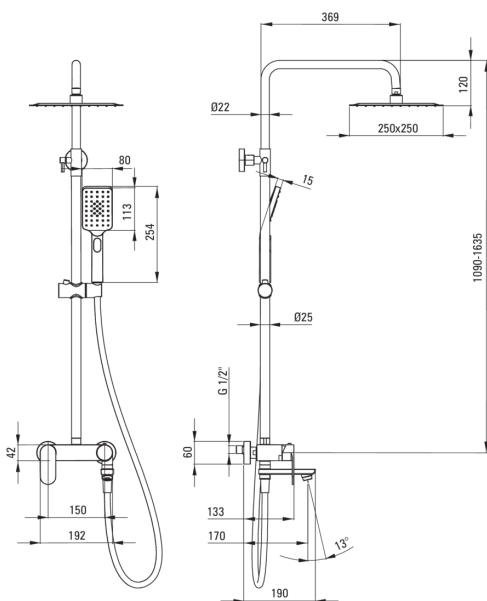

ALPINIA

Shower column, with bathtub mixer

Product code: NAC_N1AM

EAN: 5907650831440

Color: nero

Warranty [years]: 5

Shower columns

Finish	nero
Mixer	Yes
Rain head height adjustment	Yes
Bar height adjustment from [mm]	1280
Bar height adjustment up to [mm]	1635

Rod

Material	steel 304
Additional features	adjustable shower head angle

Shower head

Width [mm]	250
Length [mm]	250

Hand showers

Number of functions	3
Anti-calc	Yes
Stream type	rain, mist, mixed

Hoses

Length [mm]	1500
Braid type	not applicable
Braid material	PVC
Anti-twist	1

Spouts

Spout type	foldable
Range of shower/ bath spout [mm]	184
Aerator	Yes

Function switch

Switch type	ceramic mechanical
-------------	--------------------

Mixer

Mixer type	mixer, single-handle
------------	----------------------

Features:

- Steel bar
- Light and subtle design
- Only the best materials, the quality of which has been confirmed by laboratory tests
- Innovative, durable and easy to clean Nero coating
- The hand shower with Anti-calc system facilitates the removal of limescale
- Adjustable rain shower height
- The movable aerator allows you to direct the water stream
- Foldable spout increase comfort and safety of use
- The mixer body is made of the highest quality brass
- Adjustable shower hand angle
- Dedicated cleaning agent, safe for cleaned surfaces